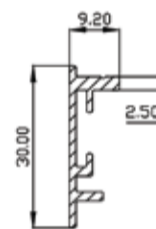

L70 @50,000h

Aluminium

Types

Pendant/Recessed

Single Line Diagram

Profile Code

SY-56

Profile Code

SDL-1046

Profile Code

SDL-1036

CRI ≥ 90

TUNABLE
WHITE

LIFX TRIMLESS

LIFX TRIMLESS

System Power	Dimensions
7W	L= 300mm
14W	L= 600mm
21W	L= 900mm
28W	L= 1200mm
56W	L= 2400mm