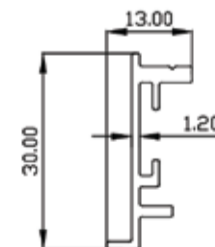

L70 @50,000h

Aluminium

Types

Pendant/Recessed

Single Line Diagram

Profile Code

SY-56

Profile Code

SDL-1046

Profile Code

SDL-1036

CRI ≥ 90

TUNABLE
WHITE

LIFX TRIMLESS

LIFX TRIMLESS

System Power	Dimensions
7W	L= 300mm
14W	L= 600mm
21W	L= 900mm
28W	L= 1200mm
56W	L= 2400mm